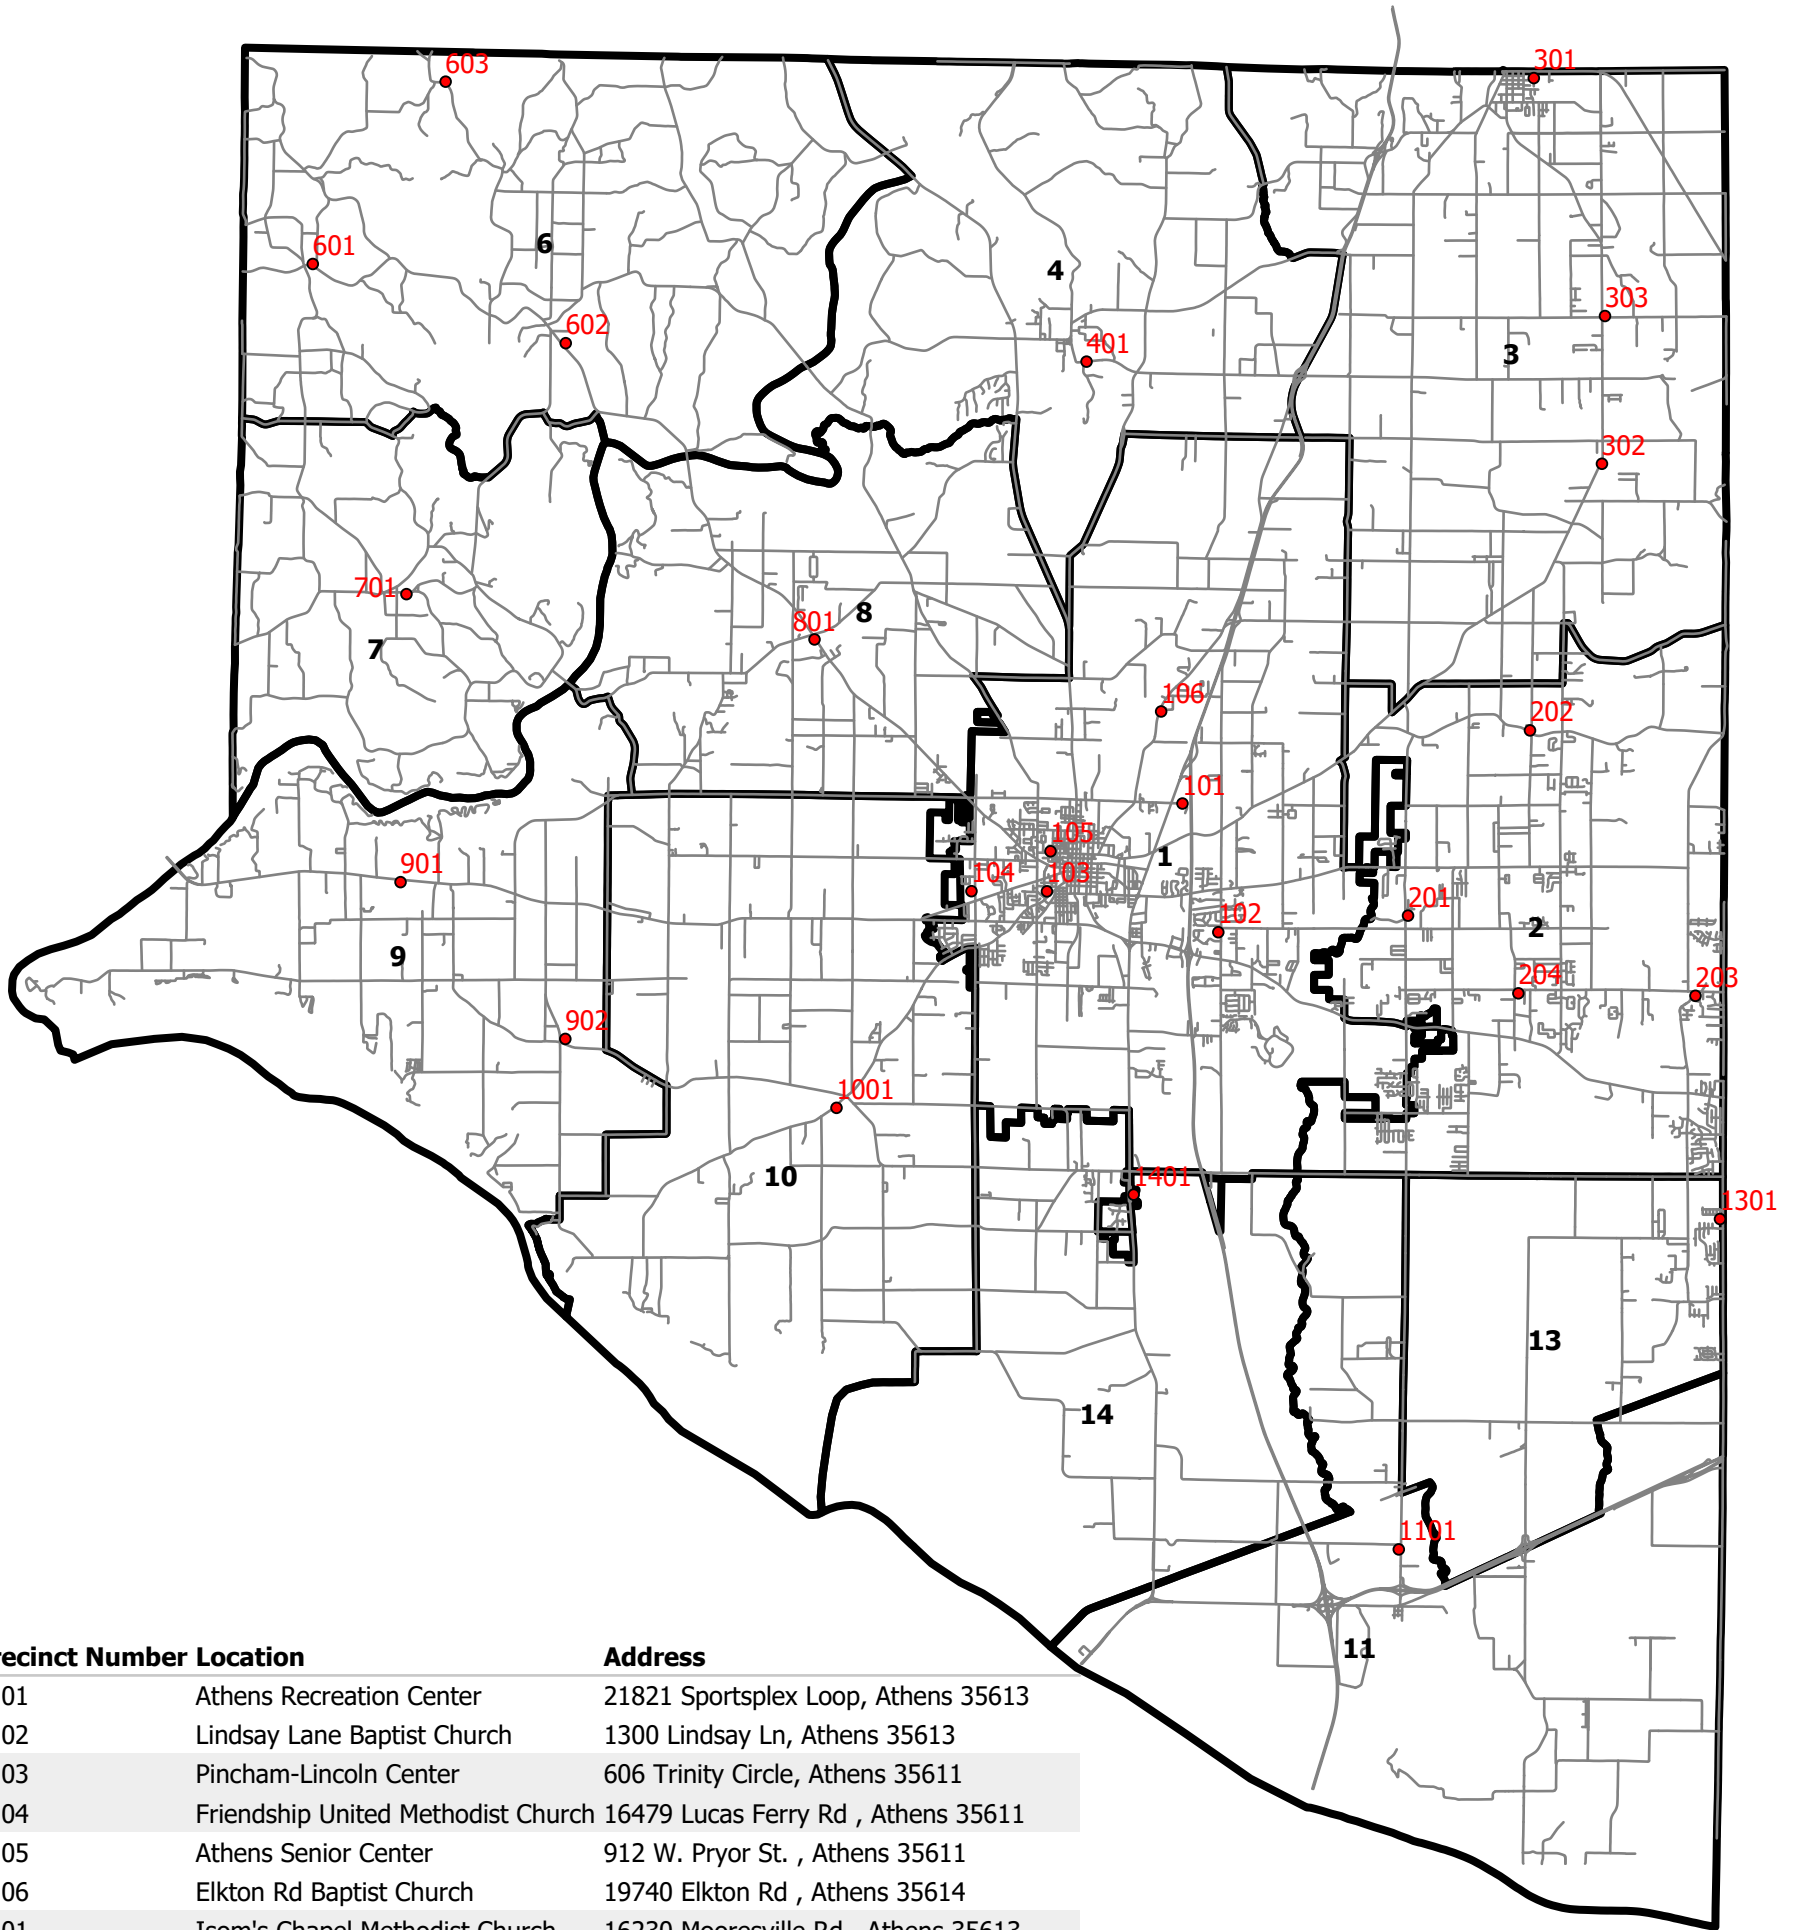

Limestone County Beat Map with Polling Locations

| Precinct Number | Location | Address |
|-----------------|------------------------------------|--|
| 0101 | Athens Recreation Center | 21821 Sportsplex Loop, Athens 35613 |
| 0102 | Lindsay Lane Baptist Church | 1300 Lindsay Ln, Athens 35613 |
| 0103 | Pincham-Lincoln Center | 606 Trinity Circle, Athens 35611 |
| 0104 | Friendship United Methodist Church | 16479 Lucas Ferry Rd , Athens 35611 |
| 0105 | Athens Senior Center | 912 W. Pryor St. , Athens 35611 |
| 0106 | Elkton Rd Baptist Church | 19740 Elkton Rd , Athens 35614 |
| 0201 | Isom's Chapel Methodist Church | 16230 Mooresville Rd , Athens 35613 |
| 0202 | Copeland Presbyterian Church | 27085 Copeland Rd, Athens 35613 |
| 0203 | Capshaw Baptist Church | 14944 Dupree Worthy Rd , Harvest 35749 |
| 0204 | Bethel Church of Christ | 26772 Capshaw Rd, Athens 35613 |
| 0301 | Ardmore Senior Center | 29920 Park Avenue , Ardmore 35739 |
| 0302 | Mays Memorial MB Church | 23636 Ala Hwy 251, Toney 35773 |
| 0303 | Wooley Springs Baptist Church | 28025 Bethel Rd , Toney 35773 |
| 0401 | Elkmont Fire Department | 19667 Sandlin Rd, Elkmont 35620 |
| 0601 | Goodsprings Senior Center | 33620 Al Hwy 99 , Anderson 35610 |
| 0602 | West Limestone Fire Dept | 28500 Al Hwy 99 , Elkmont 35620 |
| 0603 | Lester Town Hall | 30306 Lester Rd , Lester 35647 |
| 0701 | Pleasant Grove Fire Dept | 9080 Upper Snake Rd , Athens 35614 |
| 0801 | Westside Community Center | 21619 AL Hwy 99, Athens 35614 |
| 0901 | Clements Baptist Church | 8690 US Hwy 72 West , Athens 35611 |
| 0902 | Riddles Hall | 11281 Ripley Rd , Athens 35611 |
| 1001 | Round Island Baptist Church | 14790 Brownsferry Rd , Athens 35611 |
| 1101 | Belmor Baptist Church | 5895 Mooresville Rd , Belle Mina 35615 |
| 1301 | Lamb of God Lutheran Church | 11716 County Line Rd , Madison 35756 |
| 1401 | First Baptist Church of Tanner | 11590 US Hwy 31 S , Tanner 35671 |