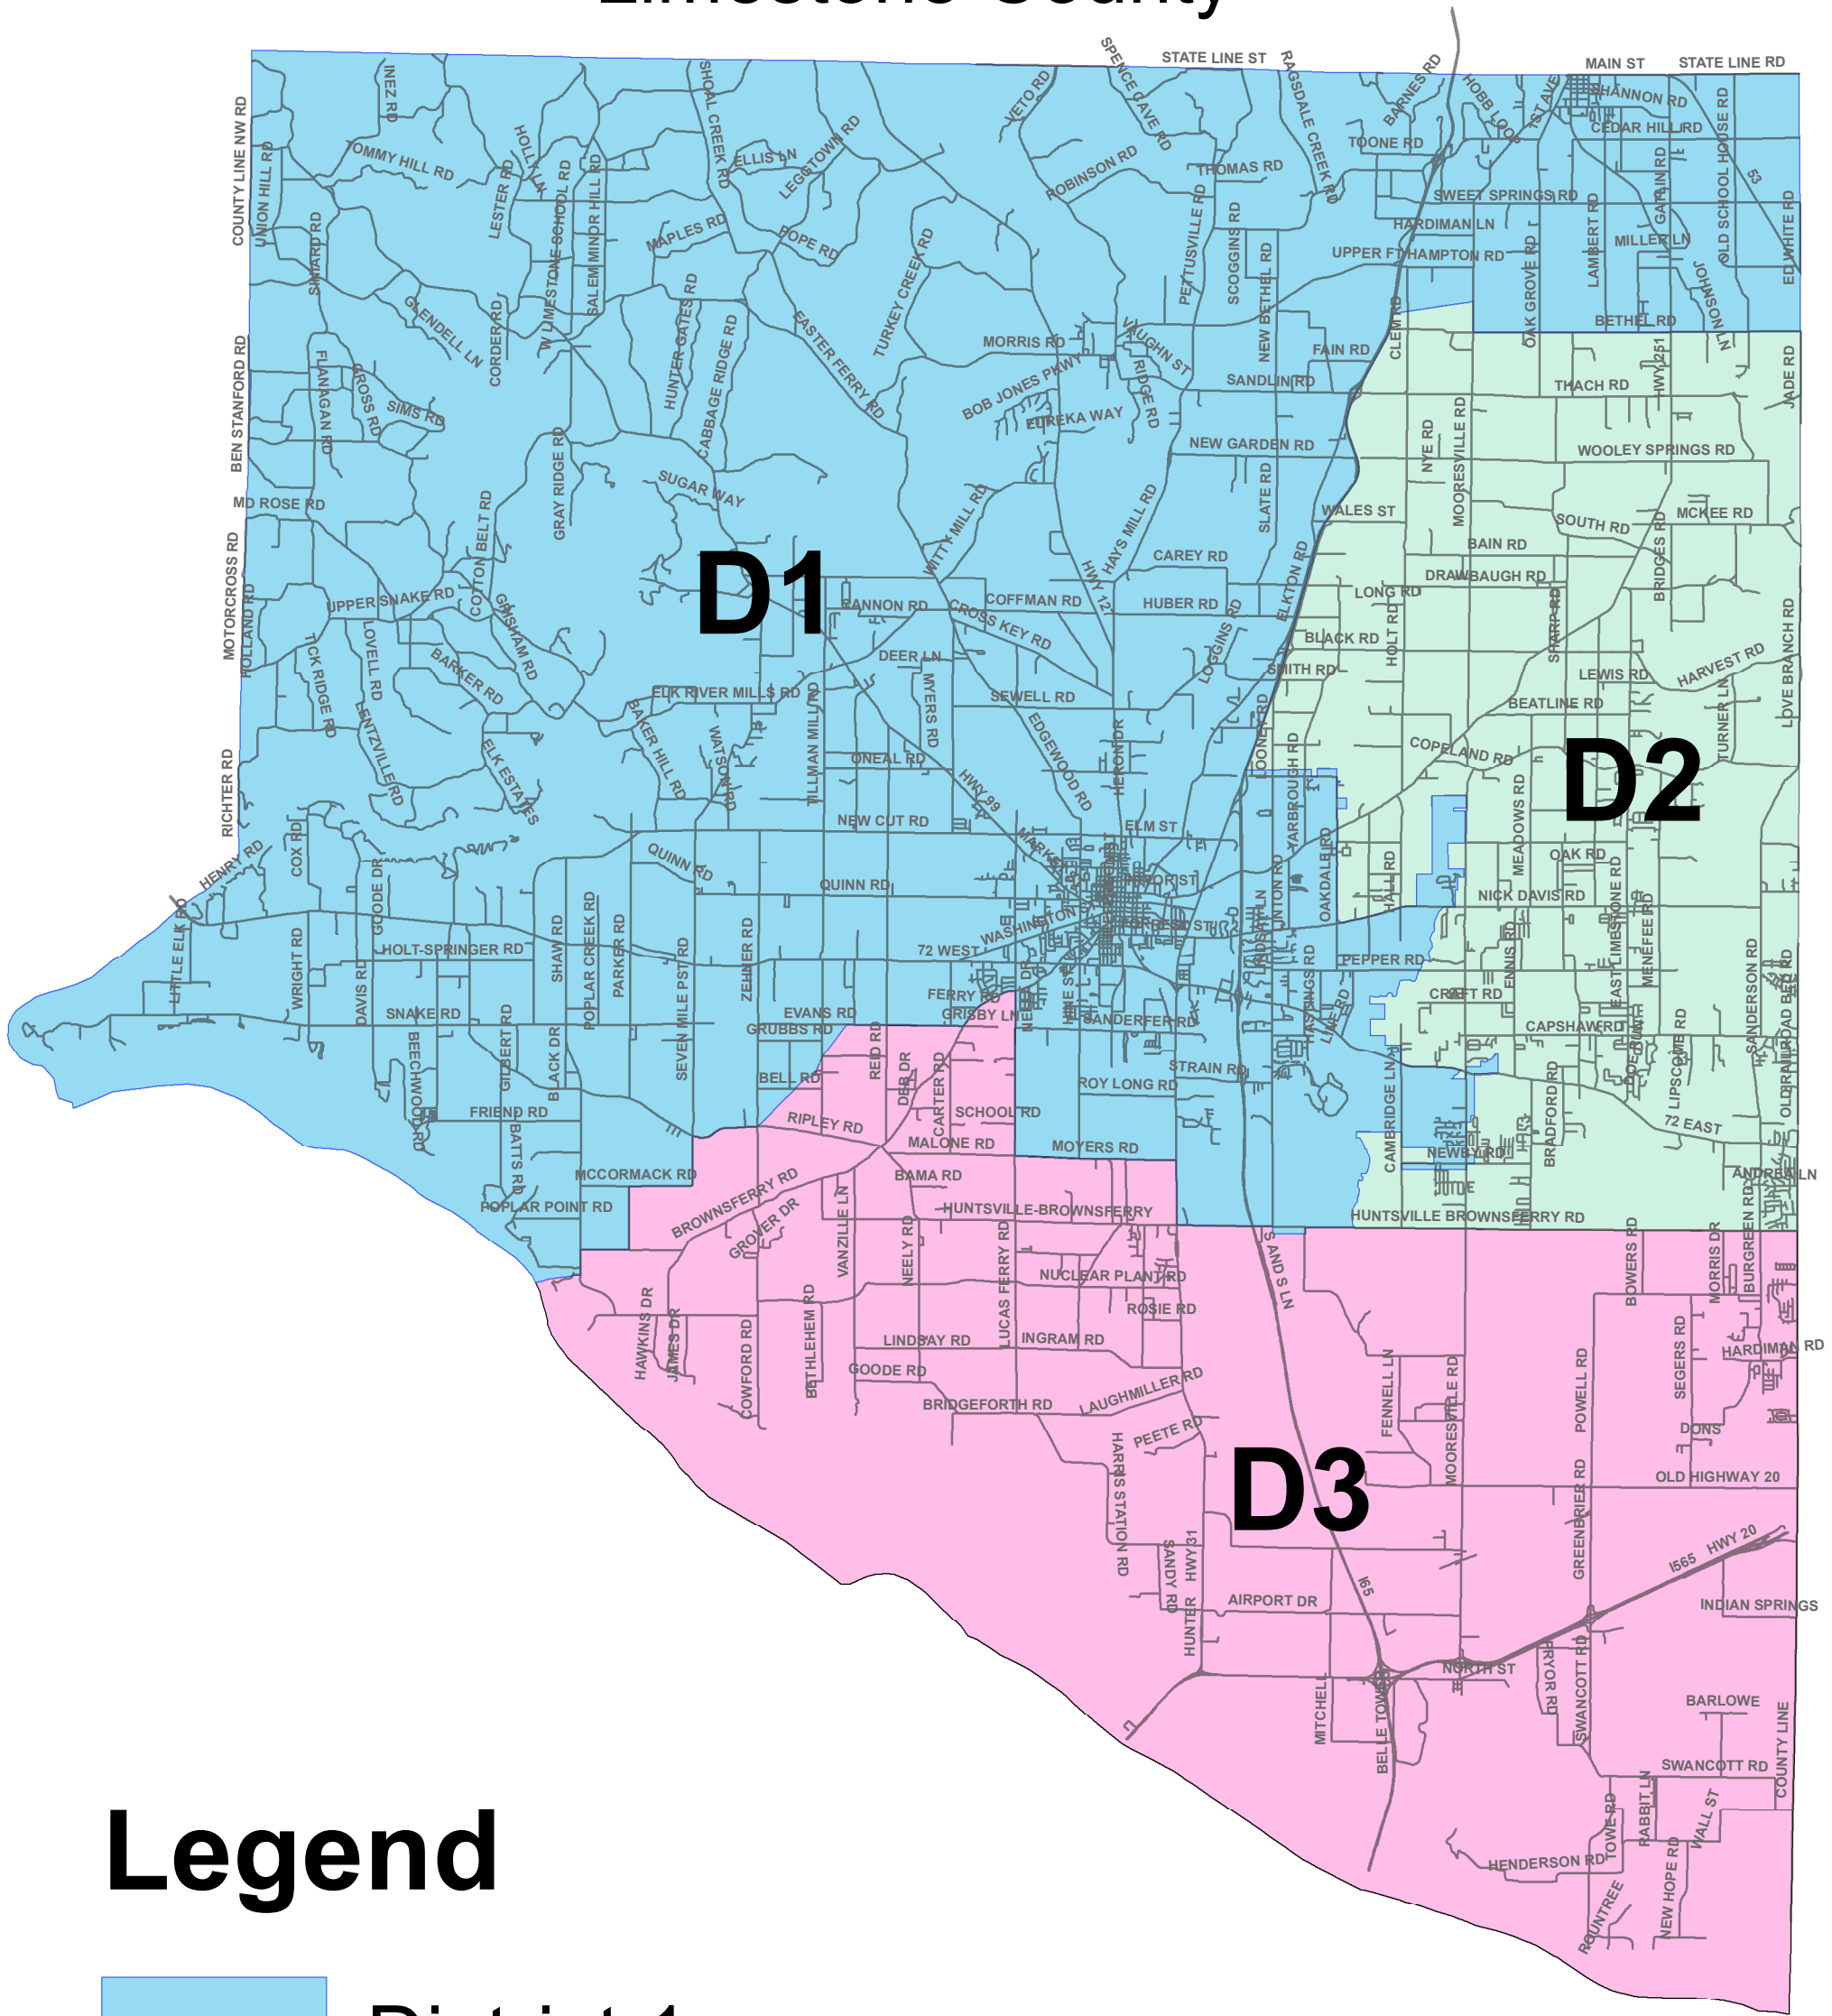

Alabama Senate Districts Limestone County

Legend

District 1

District 2

District 3