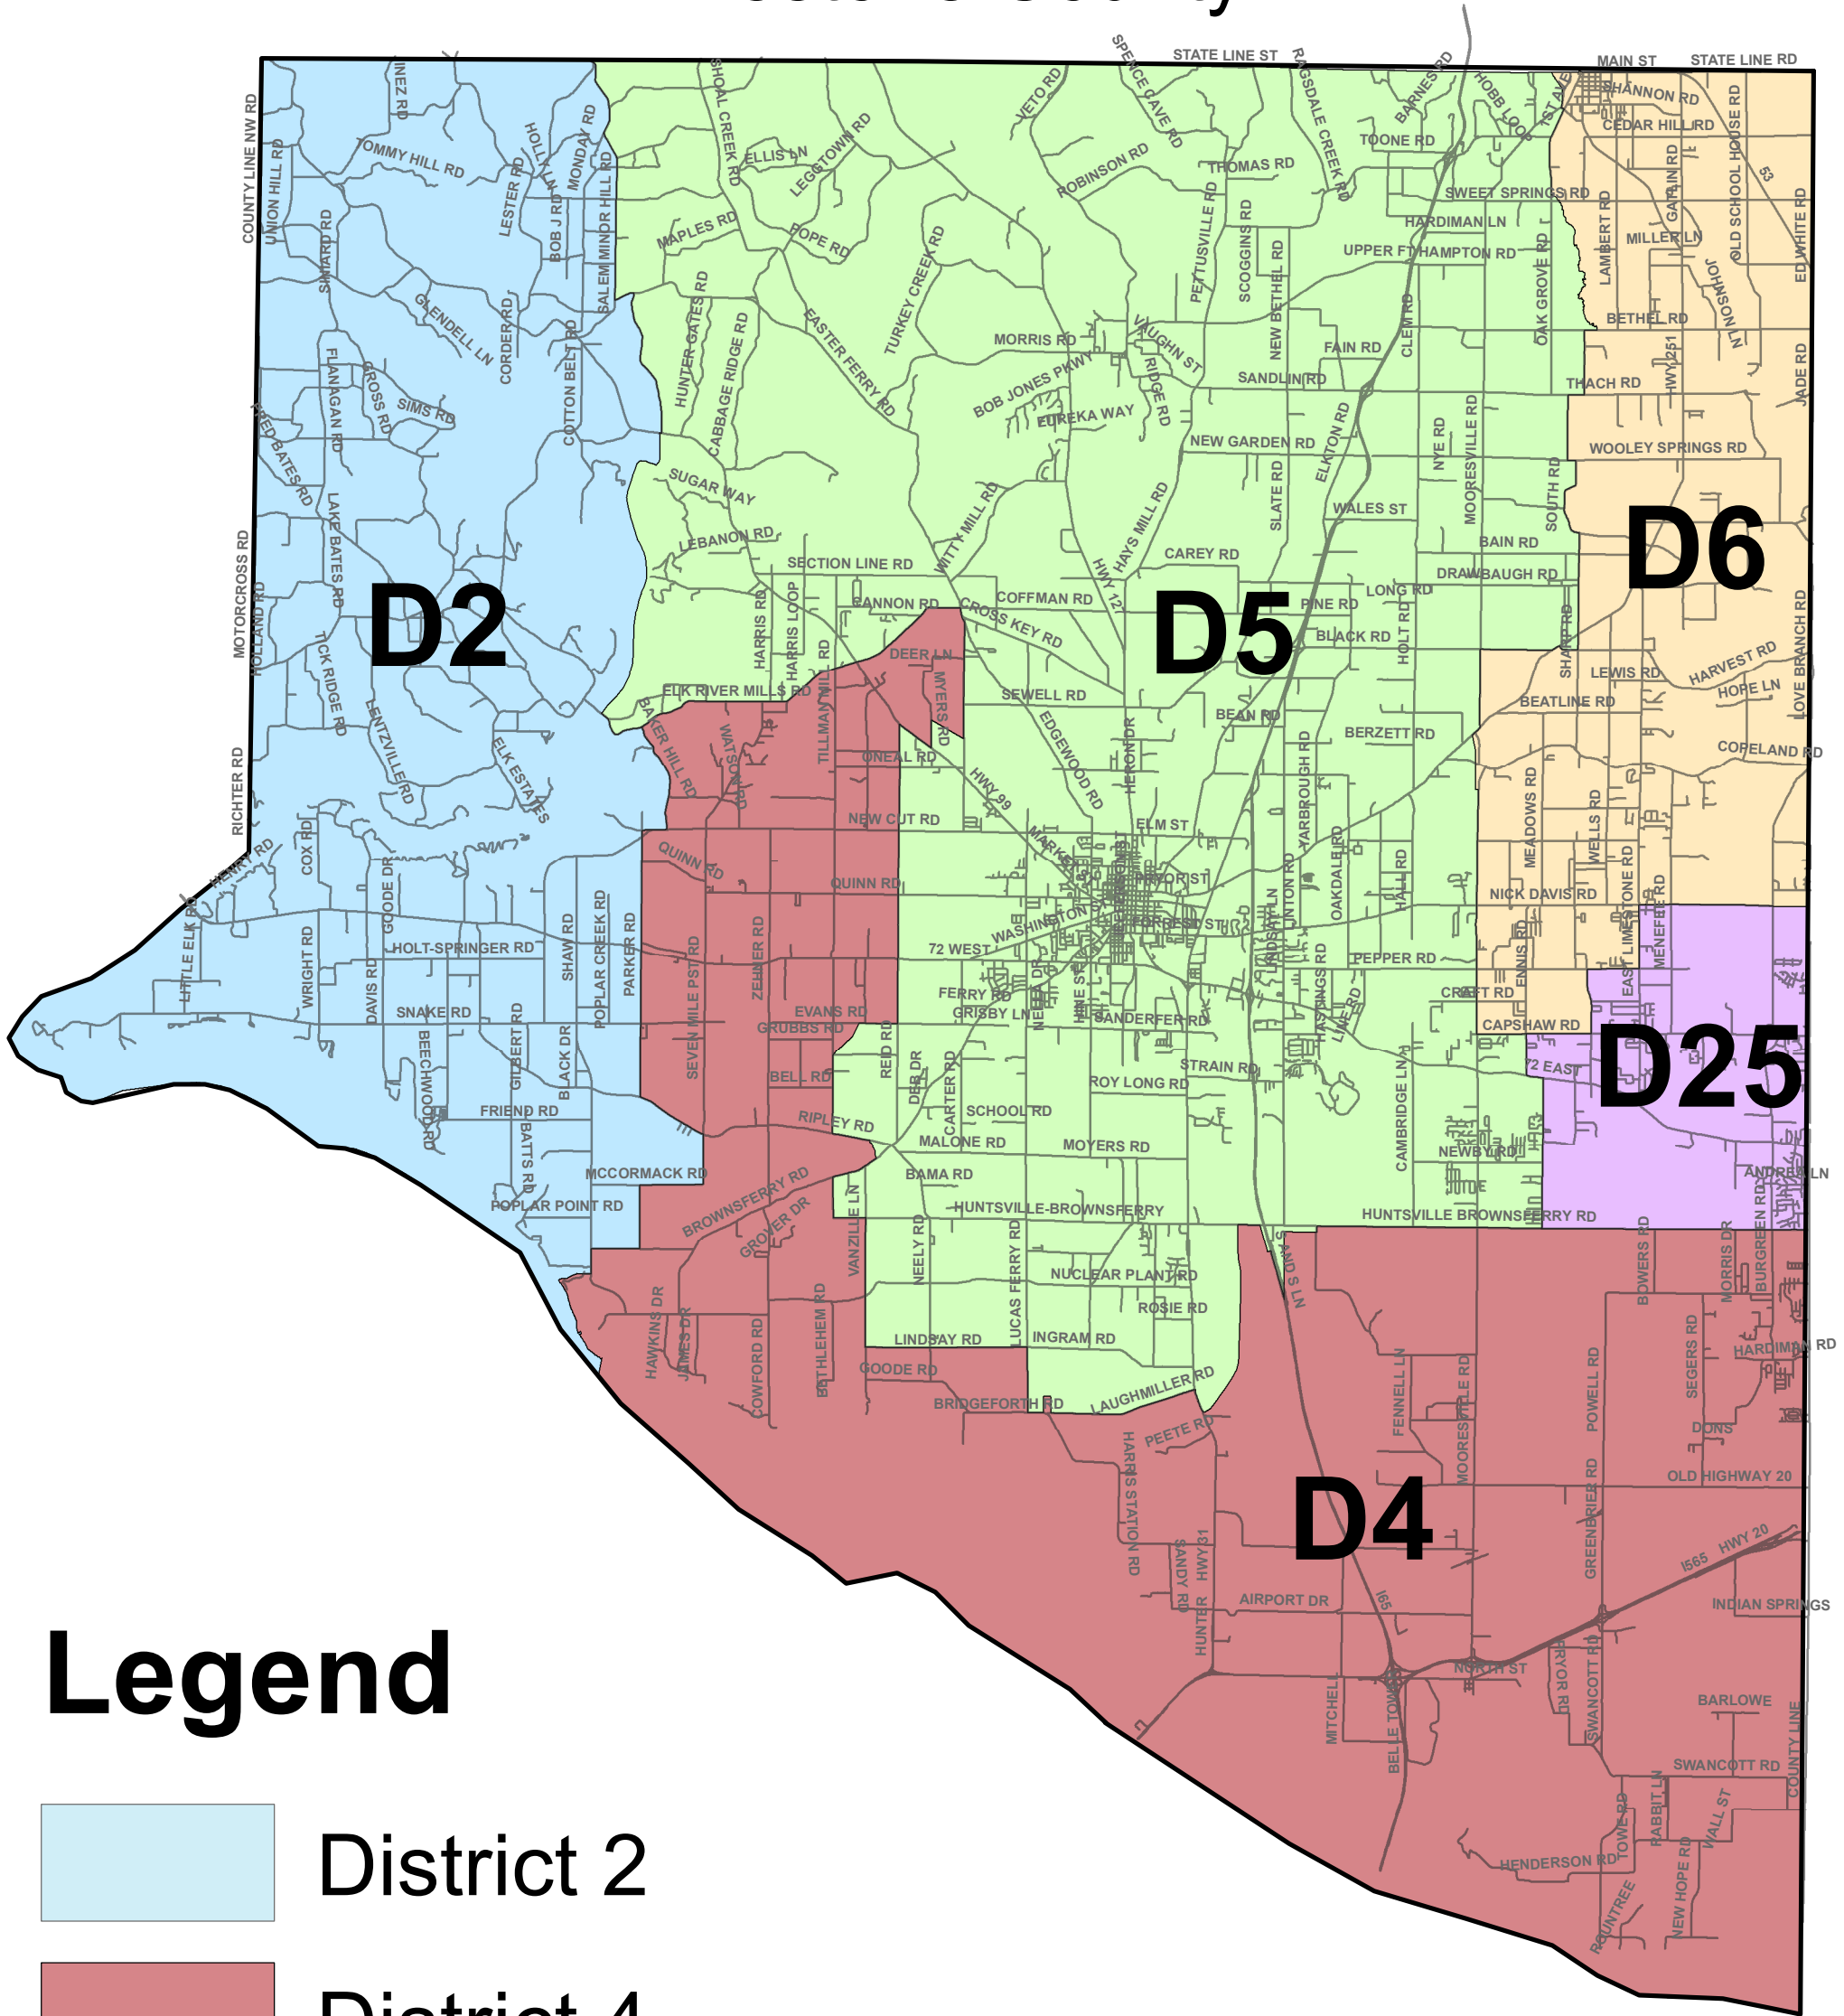

Alabama House Districts Limestone County

Legend

District 2

District 4

District 5

District 6

District 25